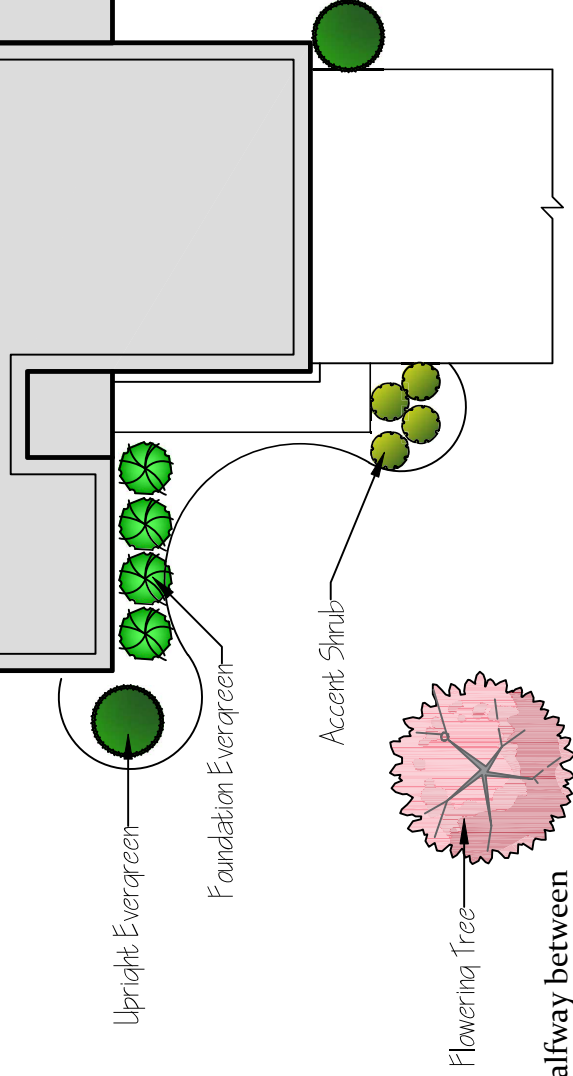

*Plant selections are subject to change based on region, site conditions and availability. An equal or greater substitute is required.

Description	Size	Qty
Flowering Tree	2-2.5" cal	1
Upright Evergreen	3-4'	2
Foundation Evergreen	18-24"	4
Accent Shrub	18-24"	4

Turks/ Caicos

*Front yard tree to be placed halfway between home and curb

Lifestyle by Ryan Standard Landscape Plans

Denison Landscaping
8911 Oxon Hill Rd
denisonlandscaping.com
Ft. Washington, MD 20744
301-567-0210

Designer: Adam Davis
Date: June 2020

*Plant selections are subject to change based on region, site conditions and availability. An equal or greater substitute is required.

Description	Size	Qty
Flowering Tree	2-2.5" cal	1
Upright Evergreen	3-4'	1.5
Foundation Evergreen	18-24"	3
Accent Shrub	18-24"	3

Barbados Isle

*Front yard tree to be placed halfway between home and curb

Lifestyle by Ryan Standard Landscape Plans